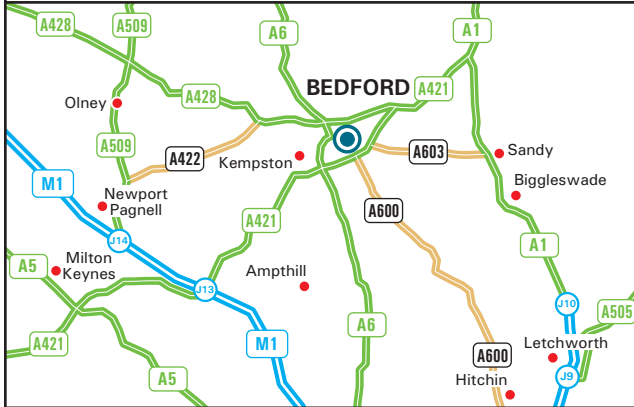

### From M1

- Leave the M1 at junction 13 (signed Bedford & A421).
- Join the A421 towards Bedford.
- Remain on the A421 for 8 miles, and at the junction with the A6 take the slip road exit turning left at the roundabout towards Bedford.

\* Continue ahead through two sets of traffic lights and at the next set of lights turn left onto Elstow Road.

- Take the first left onto Southfields Road.
- We are located on the left hand side.

### From the Northbound A1

- Leave the A1 at Sandy onto the A603 for Bedford.
- Remain on the A603 for 5.5 miles until the junction with the A421.
- At the roundabout take the second exit onto the A421.
- Take the next slip road exit and join the A6 towards Bedford.
- Follow as from \* above.

### From the Southbound A1

- Continue South beyond St. Neots and at the next roundabout (Black Cat), take the second exit onto the A421 towards Bedford.
- Remain on the A421 for approx. 9 miles, and take the slip road exit onto the A6 towards Bedford.
- Follow as from \* above.