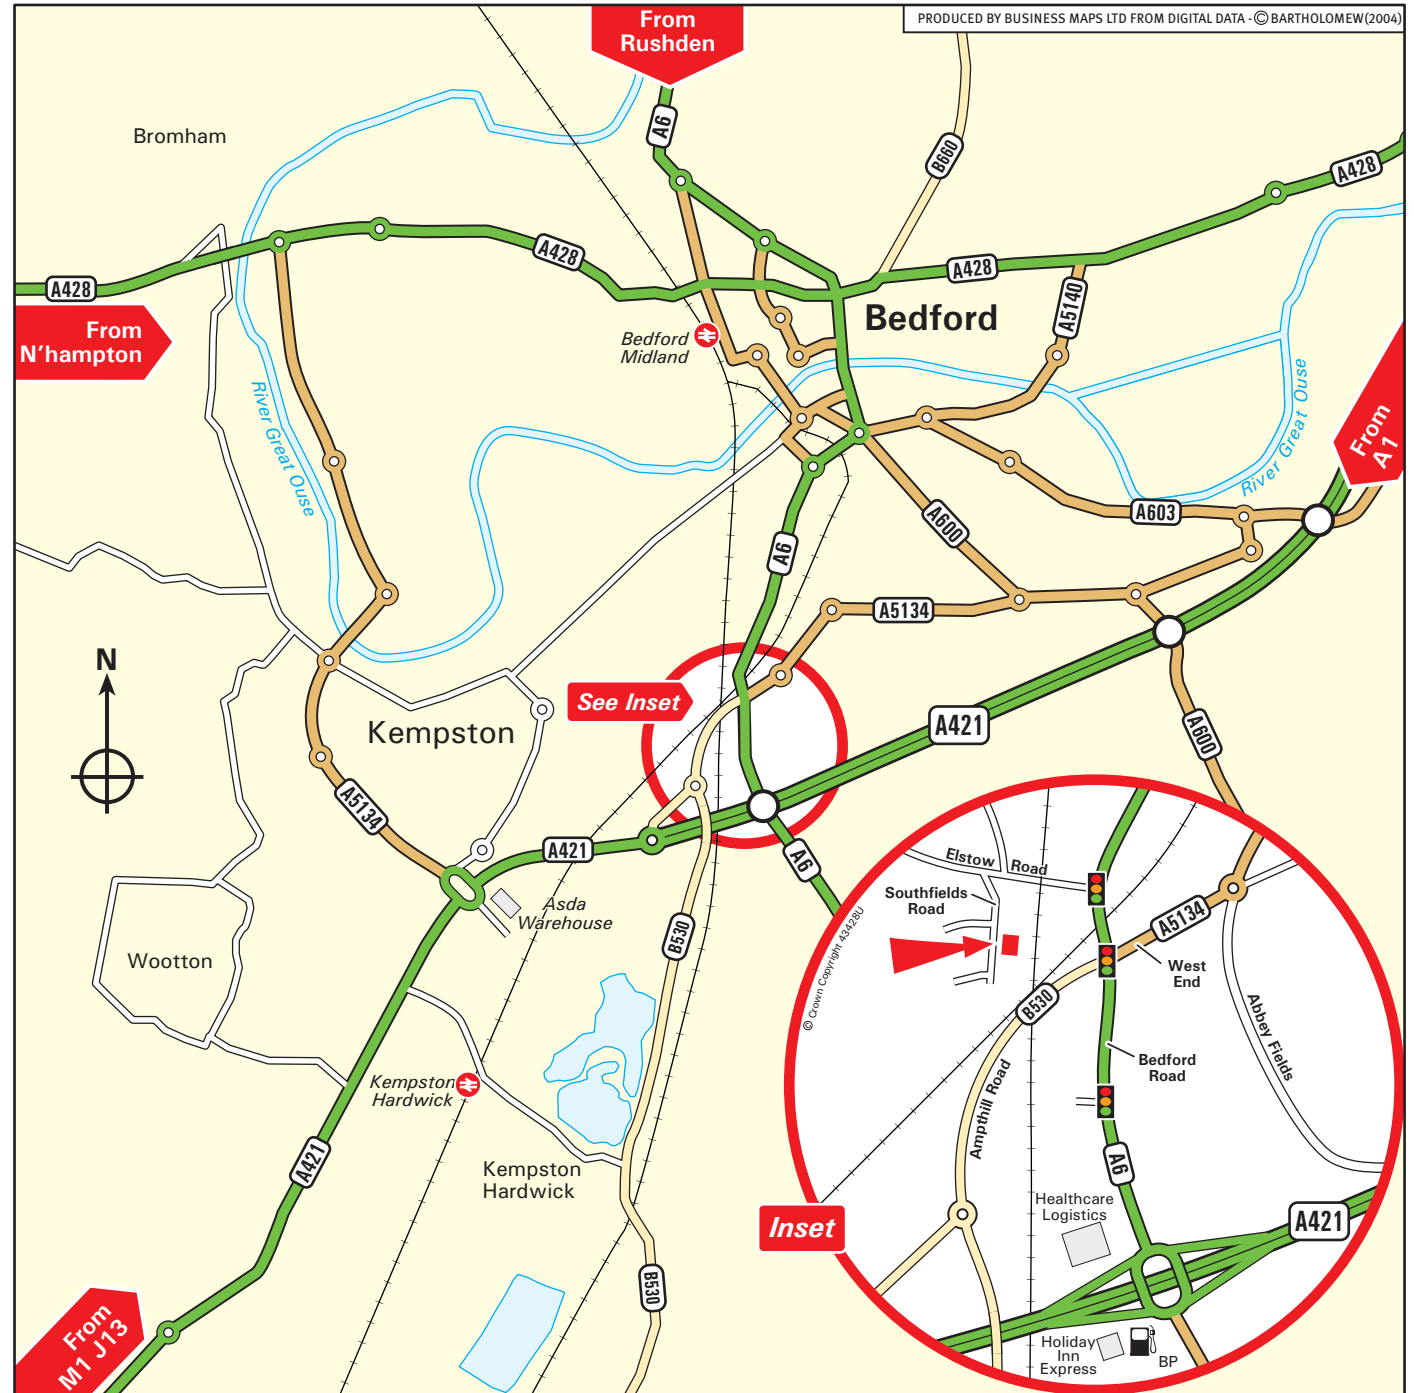

PRODUCED BY BUSINESS MAPS LTD FROM DIGITAL DATA - © BARTHOLOMEW(2004)